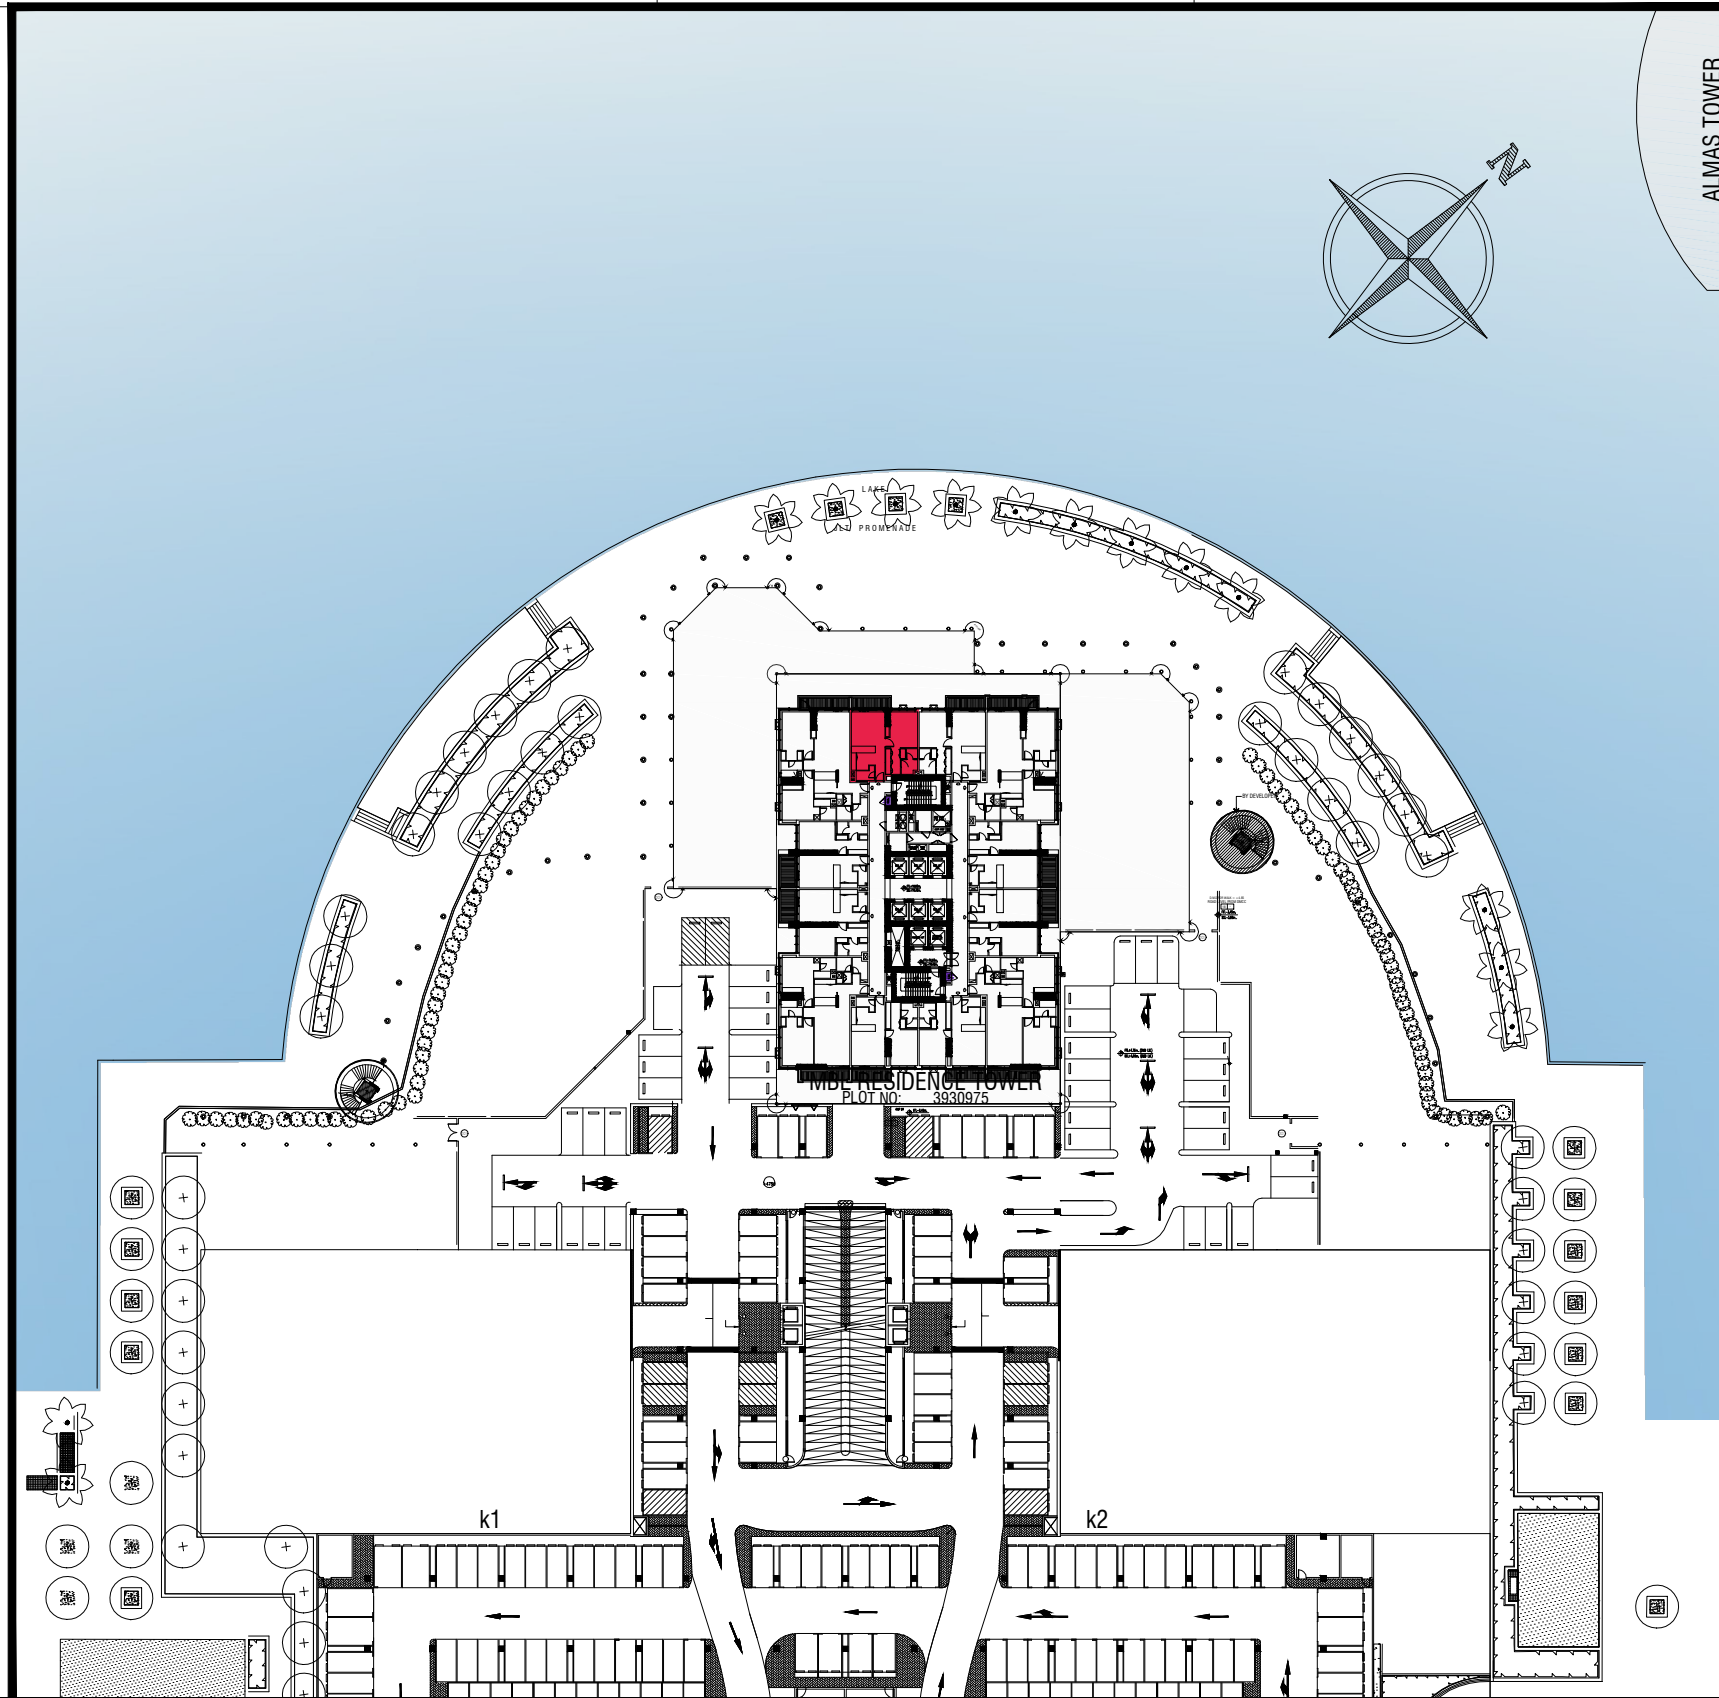

CLUSTER : K

BUILDING NAME. : MBL RESIDENCE TOWER

ENGINEERING DEPARTMENT

CHECKED BY :

APPROVED BY :

SALES DEPARTMENT

CHECKED BY :

APPROVED BY :

01
DOOR OPENS
AT NORTH-WEST

FLOOR PLAN

MASTER PLAN

PROJECT NAME : MBL RESIDENCE TOWER

REMARKS : LAKE VIEW

FLOOR NO. : 5

APARTMENT NO. : 501

UNIT AREA :	697.29	Sq.ft
BALCONY AREA :	78.14	Sq.ft
TOTAL :	775.43	Sq.ft